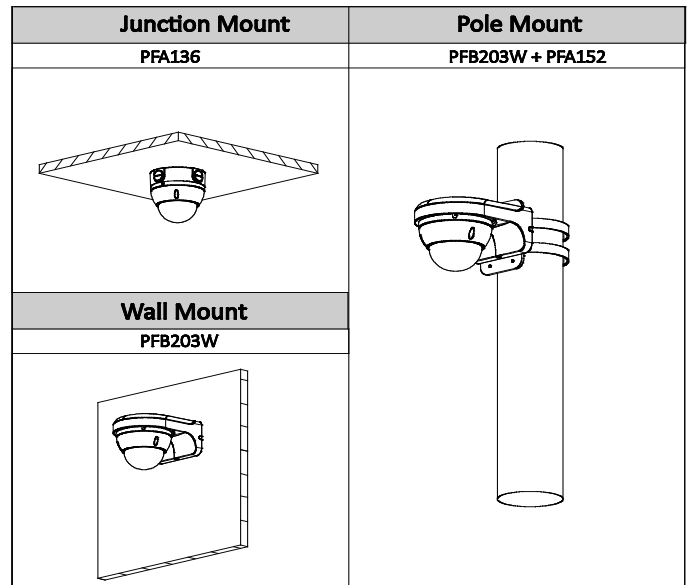

## Construction

<b>Casing</b>	Metal
<b>Dimensions</b>	Φ 109.90 mm × 81.0 mm (4.33 in. x 3.19 in.)
<b>Net Weight</b>	0.38 kg (0.84 lb)
<b>Gross Weight</b>	0.44 kg (0.97 lb)

## Dimensions (mm/inch)