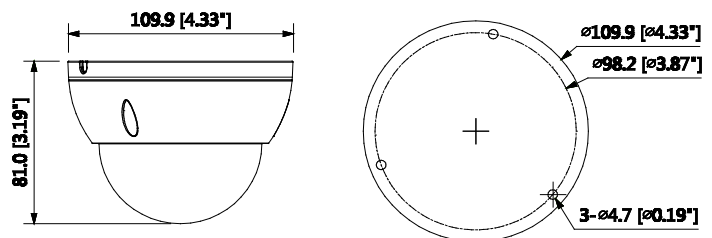

## Construction

<b>Casing</b>	Metal
<b>Dimensions</b>	Φ 109.90 mm × 81.0 mm (4.33 in. x 3.19 in.)
<b>Net Weight</b>	0.38 kg (0.84 lb)
<b>Gross Weight</b>	0.44 kg (0.97 lb)

## Dimensions (mm/inch)