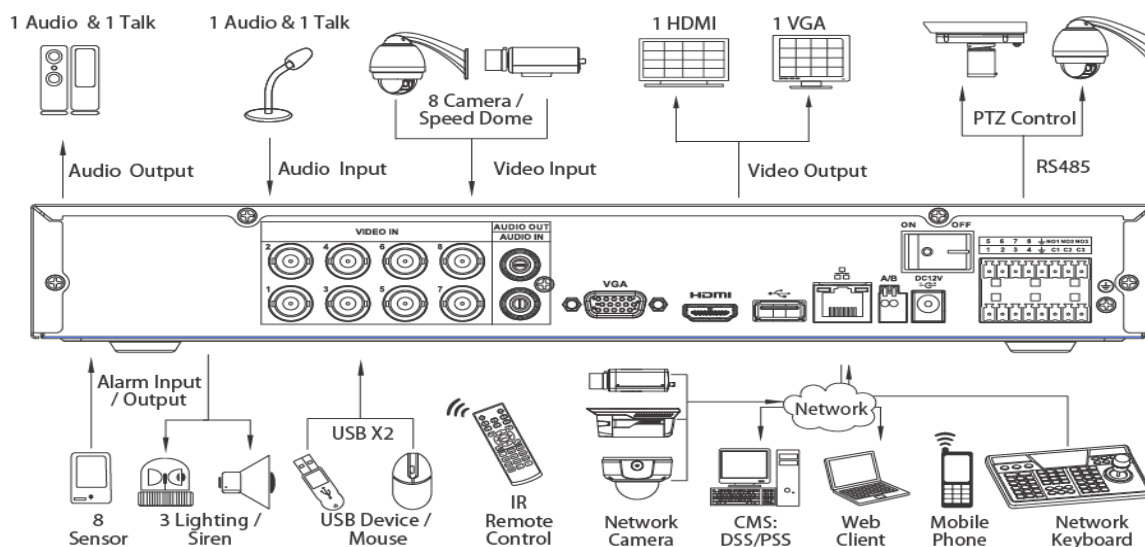

DH-iHCVR5104/5108HE-F

	selection, Digital zoom
Backup Mode	USB Device/Internal SATA burner/Network
Network	
Ethernet	RJ-45 port (10/100M)
Network Functions	HTTP, IPv4/IPv6, TCP/IP, UPNP, RTSP, UDP, SMTP, NTP, DHCP, DNS, PPPOE, DDNS, FTP, IP Filter, SNMP, P2P
Max. User Access	128 users
Smart Phone	iPhone, iPad, Android, Windows Phone
Storage	
Internal HDD	1 SATA port, up to 4TB
Auxiliary Interface	
USB Interface	2 ports(1 Rear), USB2.0
RS485	1 port, For PTZ Control
General	
Power Supply	DC12V/2A
Power Consumption	10W(without HDD)
Working Environment	-10°C ~ +55°C / 10%~90%RH / 86~106kpa
Dimension(W×D×H)	Mini 1U, 325mm×255mm×55mm
Weight	1.5KG(without HDD)

System Connection

*Takes iHCVR5108HE-F as an example

Dahua Technology Co., Ltd.

1199' BinAn Road, Binjiang District, Hangzhou, China

Tel: +86-571-87688883

Fax: +86-571-87688815

Email: overseas@dahuatech.com

www.dahuatech.com

*Design and specifications are subject to change without notice.

© 2014 Dahua Technology Co., Ltd.