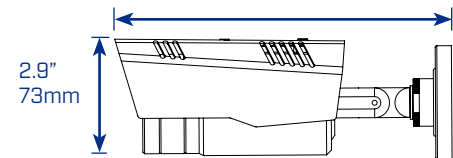

Dimensions

2.9"
73mm

8.0"
203mm

Ordering Information

C243BW2: 8-41430-01420-1

Package Dimensions

4.8" W × 8.6" D × 4.5" H
122mm W × 219mm D × 114mm H