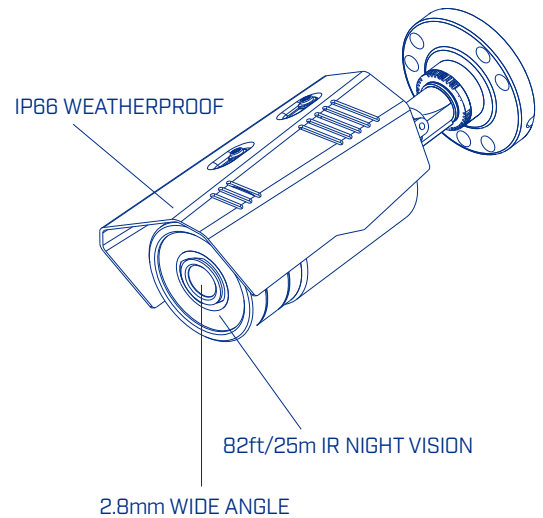

FLIR MPX™ MULTI-FORMAT

C243BW2

Fixed WDR Bullet Camera

C243BW2
Fixed WDR Bullet Camera

The FLIR 2.1MP HD Fixed WDR Bullet Camera uses the latest MPX multi-format technology compatible with popular analog HD formats* to deliver excellent 1080p picture quality over coax cabling. Ideal for retrofit applications, the camera is compatible with a wide range of analog HD DVRs for maximum flexibility. True WDR capability up to 100dB ensures excellent image quality around-the-clock.

- Compatible with popular analog HD formats*
- Backwards compatible with Analog DVRs
- Dual BNC video output – MPX multi-format 1080p / 960H Analog

WEATHERPROOF

Install almost anywhere

- +1000ft video cable runs supported
- IP66 weatherproof rated
- -22°F / -30°C Cold Climate Capable

Dimensions

2.9"
73mm

8.0"
203mm

Ordering Information

C243BW2: 8-41430-01420-1

Package Dimensions

4.8" W × 8.6" D × 4.5" H
122mm W × 219mm D × 114mm H