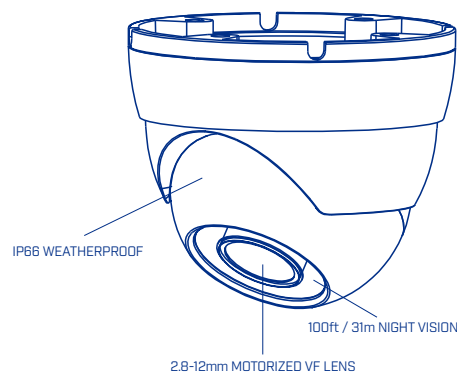

#### **WEATHERPROOF**

*Installation in any outdoor conditions*

- +1000ft video cable runs supported
- IP66 weatherproof rated
- -22°F / -30°C Cold Climate Capable

## Specifications

<b>Camera</b>		<b>C247EW2</b>
Imaging Device	2.1 MP HD Sony Exmor™ 1/2.9"	
Effective Pixels	1985(H) × 1105(V)	
Image Type	CMOS	
Image Readout	Progressive Scan	
Day / Night	Auto (ICR) / Color / B/W	
Mechanical IR Cut Filter	Yes	
Min. Illumination	0.1 lux @ F1.2 (Color) 0.01 lux @ F1.2 (B/W)	
S/N Ratio	≤50dB	
Horizontal Field of View	102°~30° (H) field of view	
IR Illumination Distance	100ft (31m) IR Night Vision	
IR Wavelength	840~850nm	
IR On / Off Control	No	
Video Output	BNC (1080p Multi-format, Digital) BNC (960H, Analog)	
Electronic Shutter Range	1/30~1/60,000	
<b>Optical</b>		
Lens Type	Motorized Varifocal	
Mount Type	Board Type	
Iris Type	Fixed Iris	
Iris Control Type	AIS	
Focal Length	2.8-12mm lens	
Aperture	F1.4	
Optical Zoom	4.3x	
Focus	AF / Manual	
<b>Video</b>		
Frame rates (Maximum)	1080p @ 25/30fps	
Wide Dynamic Range	True WDR, User Adjustable	
Dynamic Range	Up to 100dB	
Backlight Compensation	BLC / HLC	
White Balance	Auto / ATW / Preset / Manual	
Gain Control	Adjustable	
Noise Reduction	3D DNR	
Smart IR	Yes, User Adjustable	
Digital Zoom	No	
Video Mirroring/Rotation	H Flip / V Flip / HV Flip	
Video Overlay	No	
Window Blanking (Privacy)	Up to 16 Areas	
Defog	On/Off	
Menu Languages	English, German, French, Spanish, Russian, Polish, Portuguese, Italian	
<b>Mechanical</b>		
Material	Aluminum Alloy	
Product Dimensions (Dia × H)	4.7" × 3.9" 120mm × 99mm	
Product Weight	1.4 lbs / 0.6 kg	

## Ordering Information

Model #	UPC #	Package Dimensions	Package Weight
C247EW2	8-41430-01421-8	6.4" × 6.1" × 4.9" 163mm × 155mm × 125mm	1.6lb / 0.73kg