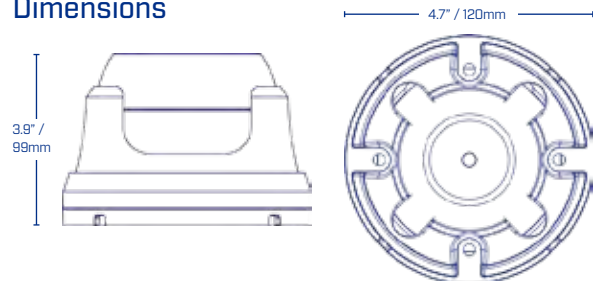

Dimensions

Electrical	
Analog Video Out (service only)	Yes
Power Input	12V DC / 24V AC
Power Consumption (maximum)	7W (12V) / 11 W (24V)
Current Consumption (maximum)	530mA (12V) / 435mA (24V)
Additional Features	
Built-in Heater	N/A
Audio I/O	N/A
Alarm I/O	N/A
Environmental	
Storage Temperature	-40°F ~ +140°F / -40°C ~ +60°C
Storage Humidity	Less than 95% RH
Operating Temperature	-22°F ~ +140°F / -30°C ~ +60°C
Operating Humidity	Less than 85% RH
Cold Start Temperature	-22°F / -30°C
Ingress Protection	IP66 Rated
Vandal Resistance	No
Certifications	
Certifications	CE / FCC / RohS

Ordering Information

Model #	UPC #	Package Dimensions	Package Weight
C247EW2	8-41430-01421-8	6.4" × 6.1" × 4.9" 163mm × 155mm × 125mm	1.6lb / 0.73kg

Available Accessories:

C247EW2
Wall Mount   S3WF2G