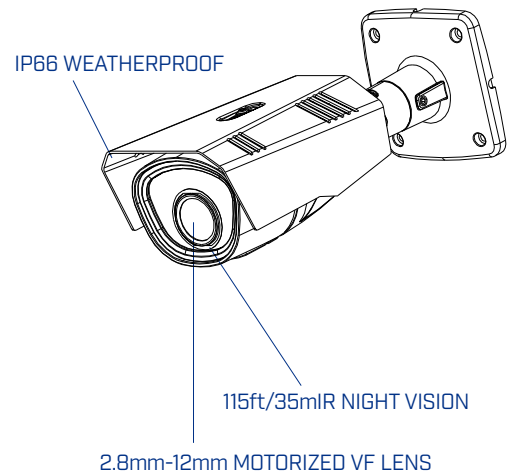

#### **WEATHERPROOF**

*Installation in any outdoor conditions*

- +1000ft video cable runs supported
- IP66 weatherproof rated
- -22°F / -30°C Cold Climate Capable

\* For analog HD format compatibility, please visit [flir.com/security/mpx](http://flir.com/security/mpx)

## Dimensions