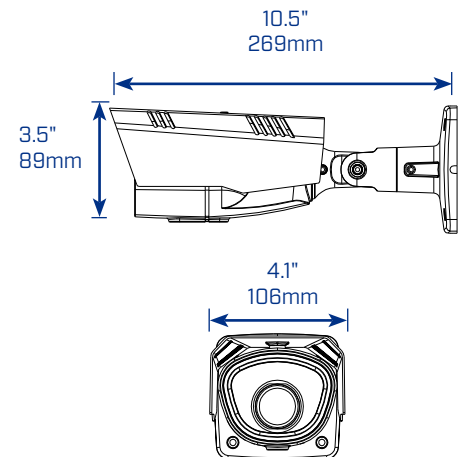

## Dimensions

## Package Dimensions/Weight

9.8 × 6.3 × 5.1"  
250 × 160 × 130mm  
2.0lb / 0.91kg