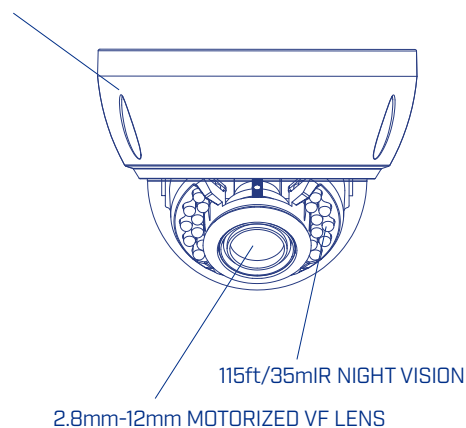

- Compatible with popular analog HD formats*
- Backwards compatible with Analog DVRs
- Dual BNC video output – MPX multi-format 1080p / 960H Analog

WEATHERPROOF

Installation in any outdoor conditions

- +1000ft video cable runs supported
- IP66 weatherproof & IK10 vandalproof rated
- -22°F / -30°C Cold Climate Capable

IP66 WEATHERPROOF & IK10 VANDALPROOF

Dimensions

Ordering Information

C347VC2: 8-41430-01423-2

Package Dimensions/Weight

7.2 × 6.8 × 5.5"
183 × 173 × 140mm
1.4lb / 0.64kg