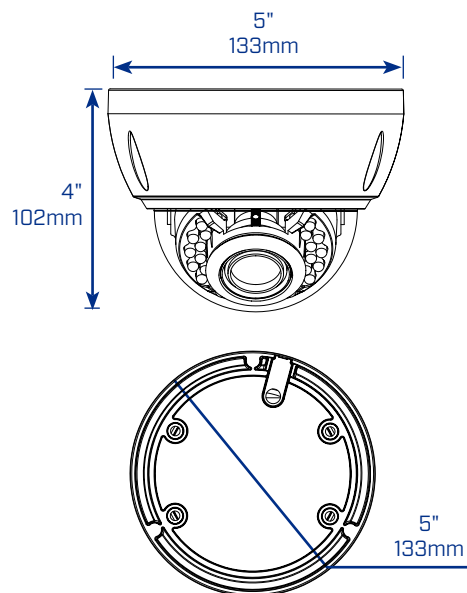

IP66 WEATHERPROOF & IK10 VANDALPROOF

Dimensions

Ordering Information

C347VC2: 8-41430-01423-2

Package Dimensions/Weight

7.2 × 6.8 × 5.5"
183 × 173 × 140mm
1.4lb / 0.64kg