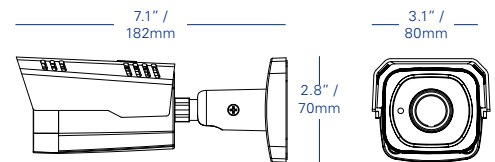

Dimensions