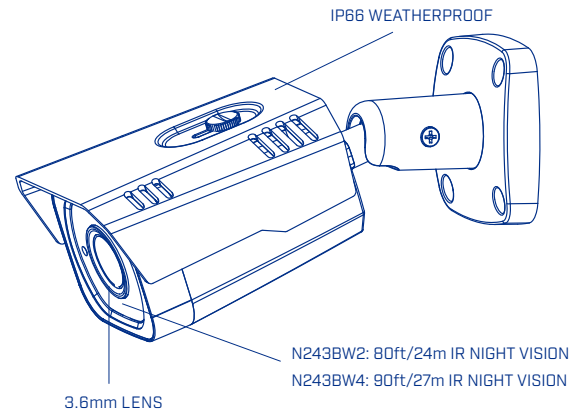

Camera	N243BW2	N243BW4
Imaging Device	HD 2.1MP, 1/2.7"	QUAD HD 4MP, 1/3"
Effective Pixels	1928 (H) x 1088 (V)	2688(H) x 1520(V)
Image Type	CMOS	
Image Readout	Progressive Scan	
Day/Night	Auto (ICR) / Color / B/W	
Mechanical IR Cut Filter	Yes	
Min. Illumination	0.1lux @ F2.0 (Color) 0.01lux @ F2.0(B/W)	0.3lux @ F2.0 (Color) 0.05lux @ F2.0 (B/W)
S/N Ratio	≥56dB	≥42dB
Field of View	91° (H) field of view	80° (H) field of view
IR Illumination	80ft/24m IR Night Vision/TDN	90ft (27m) IR Night Vision/TDN
IR ON/OFF Control	Yes	
Video Output	RJ45	
Electronic Shutter Range	1~1/30,000s	1/3(4)~1/100,000s
Optical		
Lens Type	Fixed	
Mount Type	Board Type	
Iris Type	Fixed Iris	
Focal Length	3.6mm lens	
Aperture	F2.0	
Optical Zoom	N/A	
Focus	Fixed	
Iris Control Type	AIS	
Video		
Video Compression	H.264 / MJPEG / Ready for Super H.264™ advanced Compression	
Video Streams	H.264 / MJPEG Triple Stream	
Resolution Selection	1080P (1920x1080) / SXGA (1280x1024) / 1.3MP (1280x960) / 720P (1280x720) / D1(704x576 / 704x480)	4MP(2688 x 1520) / 3.7MP(2560x1440) / 3MP(2304x1296) / 1080P(1920x1080) / 1.3MP(1280x960) / 720P(1280x720)
Aspect Ratio	16 : 9 (excl. SXGA @ 5:4 / 1.3MP @ 4:3)	
Frame Rates (Maximum)	2MP / 1080p / 720p @ 25/30fps	4MP @ 20fps / 3MP/1080p/720p @ up to 25/30fps
Bit Rate Control	CBR / VBR (w/Cap)	
Bit Rate Selection	Main Stream H.264 – 1,792 Kbps ~ 10,240Kbps / Custom	
Quality Setting Range (Default)	1-6 (4)	
Region of Interest (Selectable areas)	Yes (4)	
Wide Dynamic Range	True WDR, User Adjustable	
Dynamic Range	Up to 100dB	
Backlight Compensation	BLC / HLC	
White Balance	Auto / Manual	
Gain Control	Auto / Manual	
Noise Reduction	3D Advanced	
Smart IR	Yes, User Adjustable	
Digital Zoom	Up to 10x	
Tamper Detection	Yes	
Video Mirroring / Rotation	Horizontal Mirror / 90° / 180° / 270° / Hallway Mode	
Video Overlay	Channel / Time / Picture / Custom Text	
Window Blanking (Privacy)	Up to 4 Areas	
Menu Languages	English	
Network		
Protocols	IPv4/IPv6, HTTP, HTTPS, SSL, TCP/IP, UDP, UPnP, ICMP, IGMP, SNMP, RTSP, RTP, SMTP, NTP, DHCP, DNS, PPPOE, DDNS, FTP, IP Filter, QoS, Bonjour	
ONVIF Conformance	ONVIF Profile S	
RTSP Video	Standard RFC2326, Support QuickTime/VLC Player. User Security Authentication (Enabled/Disabled)	
Users	20 Users	
Mechanical		
Material	Aluminum Alloy	
Product Dimensions (L x W x H)	7.1" x 3.1" x 2.8" / 182mm x 80mm x 70mm	
Product Weight	0.9 lb / 0.4 kg