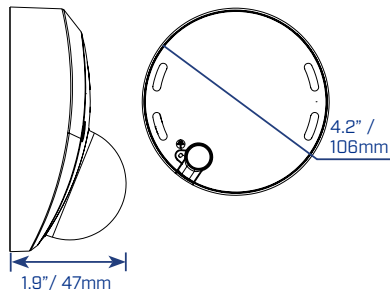

Dimensions

Available Accessories

N243MW2	S4JF1G
Junction Box	S1WA1G
Wall Mount	S4PA2G & S1WA1G or S1PA2G & S4JF5G
Pole Mount	S1RA2G & S4JF5G
Corner Mount	

Ordering Information

N243MW2: 8-41430-01382-2

Package Dimensions

5.3" W x 5.4" D x 4.5" H
137mm W x 138mm D x 115mm H