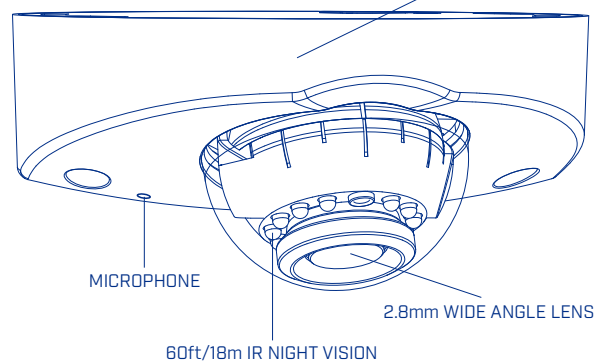

Electrical		N243MW2	
Network Port		RJ45 (10/100 Base-T)	
Analog Video Out (service only)		N/A	
Power Input		12V DC / PoE	
Power over Ethernet Type		PoE (802.3af)	
Power Consumption (maximum)		5W	
Current Consumption (maximum)		420mA	
Additional Features			
Edge Storage		Yes / microSD Type (128GB max.)	
Built-in Heater		No	
Audio I/O		No	
Audio Encoding		G.711a / G.711Mu/PCM/AAC	
Alarm I/O		No	
Environmental			
Storage Temperature		-22°F ~ +140°F / -30°C ~ +60°C	
Storage Humidity		Less than 90% RH	
Operating Temperature		-22°F ~ +140°F / -30°C ~ +60°C	
Operating Humidity		Less than 90% RH	
Cold Start Temperature		-22°F / -30°C	
Ingress Protection		IP67 Rated	
Vandal Resistance		IK10	
Certifications			
Certifications		FCC / CE	

IP67 WEATHERPROOF / IK10 VANDALPROOF