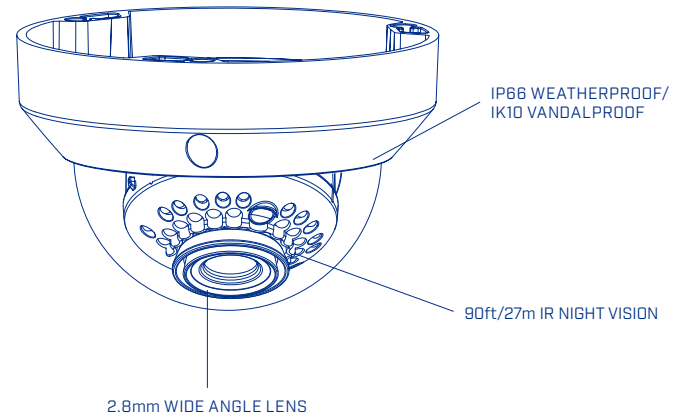

Specifications

Camera		N243VW4
Imaging Device	QUAD HD 4MP, 1/3"	
Effective Pixels	2688(H) × 1520(V)	
Image Type	CMOS	
Image Readout	Progressive Scan	
Day/Night	Auto (ICR) / Color / B/W	
Mechanical IR Cut Filter	Yes	
Min. Illumination	0.3lux @ F2.0 (Color) 0.05lux @ F2.0 (B/W)	
S/N Ratio	≥58dB	
Field of View	100° (H) field of view	
IR Illumination	90ft (27m) IR Night Vision	
IR ON/OFF Control	Yes	
Video Output	RJ45	
Electronic Shutter Range	1/3(4)~1/100,000s	
Optical		
Lens Type	Fixed	
Mount Type	Board Type	
Iris Type	Fixed Iris	
Focal Length	2.8mm lens	
Aperture	F2.0	
Optical Zoom	N/A	
Focus	Fixed	
Iris Control Type	AIS	
Video		
Video Compression	H.264 / MJPEG / Ready for Super H.264™ advanced compression	
Video Streams	H.264 / MJPEG Triple Stream	
Resolution Selection	4MP(2688 × 1520) / 3.7MP(2560x1440) / 3MP(2304x1296) / 1080P(1920x1080) / 1.3MP(1280x960) / 720P(1280x720)	
Aspect Ratio	16:9 (excl. 1.3MP @ 4:3)	
Frame Rates (Maximum)	4MP @ 20fps / 3MP/1080p/720p @ up to 25/30fps	
Bit Rate Control	CBR / VBR (w/Cap)	
Bit Rate Selection	Main Stream H.264 – 1,792 Kbps ~ 10,240Kbps / Custom	
Quality Setting Range (Default)	1-6 (4)	
Region of Interest (Selectable areas)	Yes (4)	
Wide Dynamic Range	True WDR, User Adjustable	
Dynamic Range	Up to 100dB	
Backlight Compensation	BLC / HLC	
White Balance	Auto / Manual	
Gain Control	Auto / Manual	
Noise Reduction	3D Advanced	
Smart IR	Yes, User Adjustable	
Digital Zoom	Up to 10x	
Tamper Detection	Yes	
Video Mirroring / Rotation	Horizontal Mirror / 90° / 180° / 270° / Hallway Mode	
Video Overlay	Channel / Time / Picture / Custom Text	
Window Blanking (Privacy)	Up to 4 Areas	
Menu Languages	English	
Network		
Protocols	IPv4/IPv6, HTTP, HTTPS, SSL, TCP/IP, UDP, UPnP, ICMP, IGMP, SNMP, RTSP, RTP, SMTP, NTP, DHCP, DNS, PPPOE, DDNS, FTP, IP Filter, QoS, Bonjour	
ONVIF Conformance	ONVIF Profile S	
RTSP Video	Standard RFC2326, Support QuickTime/VLC Player. User Security Authentication (Enabled/Disabled)	
Users	20 Users	
Mechanical		
Material	Aluminum Alloy	
Product Dimensions (Dia × H)	4.3" D × 3.2" H 110mm D × 81mm H	
Product Weight	0.9 lb / 0.4 kg	