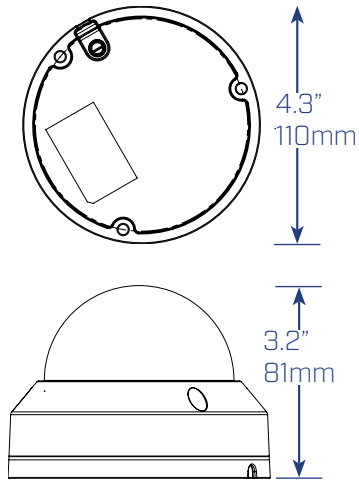

Dimensions