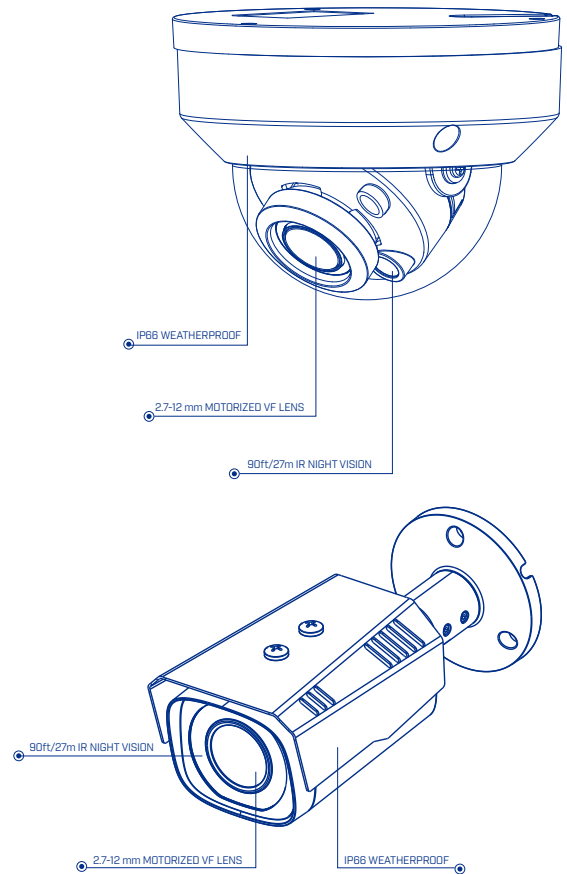

## Specifications

Mechanical	N247B3	N247V3
Input/Output	No	
Product Dimensions (D x H)	8.5" x 3.6" x 3.1" 215*92*80mm	3.5" x 4.8" 89*122mm
Product Weight	1.7lbs / 0.8kg	0.9lbs / 0.4kg
Electrical		
Network Port	RJ45 (10/100 Base-T)	
Analog Video Out (service only)	No	
Power Input	12V DC	
Power over Ethernet Type (PoE)	802.3af	
Power Consumption (Maximum)	N247B3 - 5W N247V3 - 5W	
Current Consumption (Maximum)	N247B3 - 420mA N247V3 - 420mA	
Edge Storage	No	
Built-in Heater	No	
Alarm I/O	No	
Environmental		
Storage Temperature	-30°C ~ +60°C	
Storage Humidity	Less than 95% RH	
Operating Temperature	-22°F ~ 140°F / -30°C ~ 60°C	
Operating Humidity	Less than 95% RH	
Cold Start Temperature	-30°C	
Ingress Protection	IP66	
Vandal Resistance	IK10 Rated (N247V3 only)	

### Package Dimensions

9.8 x 5.3 x 4.3" / 250 x 135 x 110mm  
6.1 x 6.1 x 5.3" / 155 x 155 x 135mm