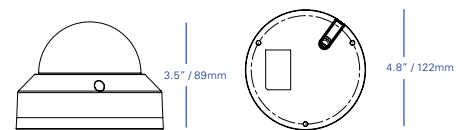

Dimensions

N247V3