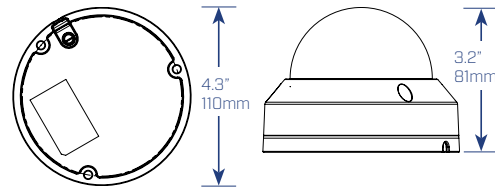

Dimensions

Available Accessories:

N253V8	S4JF2G
Junction Box	S1WA2G
Wall Mount	S4PA2G + S1WA2G or
Pole Mount	S1PA2G + S4JF2G
Corner Mount	S1RA2G + S4JF2G

Ordering Information

N253V8: 8-41430-01801-8

Package Dimensions

5.4" W x 5.4" D x 4.5" H
138mm W x 138mm D x 114mm H