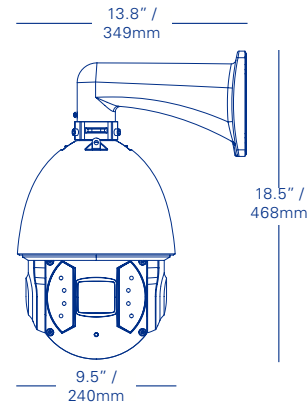

Dimensions (Camera with bracket)

Available Accessories:

N446ZC302
High PoE Midspan ACC60WPMS1

For latest accessory / mount compatibility visit
<http://flir.com/security/cameramounts>

Ordering Information

N446ZC302: 8-41430-01823-0

Package Dimensions (WxDxH)/Weight

12.3 x 12.3 x 20.1" / 313 x 313 x 511mm
22.5lbs / 10.3kg

Sixth Sense®