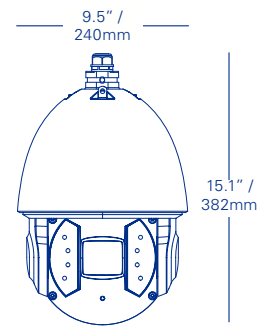

Specifications

Network	
Protocols	IPv4/IPv6, HTTP, HTTPS, SSL, TCP/IP, UDP, UPnP, ICMP, IGMP, SNMP, RTSP, RTP, SMTP, NTP, DHCP, DNS, PPPOE, DDNS, FTP, IP Filter, QoS, Bonjour, 802.1x
ONVIF Conformance	Profile S/G
RTSP Video	Standard RFC2326, Support QuickTime/VLC
Users	20 Users
Mechanical	
Material	Aluminum Alloy
Product Dimensions – Camera Only (Dia x H)	9.45" x 15.1" 240 x 382mm
Product Weight (excluding wall mount)	13.3lbs / 6.0kg
Product Weight (including wall mount)	15.1lbs / 6.9kg
Electrical	
Network Port	RJ45 10/100 Base-T
Analog Video Out (service only)	Yes, BNC Type
Power Input	24V AC ± 25%
Power over Ethernet Type	High PoE (60W Max.)
Power Consumption (maximum)	24W (IR OFF) / 38W (IR ON)
Current Consumption (maximum)	1.0A (IR OFF) / 1.6A (IR ON)
Additional Features	
Edge Storage	Yes, adjustable
Defog	No
Built-in Heater	Yes, 1 Input / 1 Output
Audio I/O	G.711a / G.711u
Audio Encoding	7 Inputs / 2 Outputs
Alarm I/O	Yes, adjustable
RS485	Yes
Environmental	
Storage Temperature	-22° ~ 140°F / -30° ~ 60°C
Storage Humidity	< 90% RH
Operating Temperature	-40° ~ 158°F / -40° ~ 70°C
Operating Humidity	< 90% RH
Cold Start Temperature	-31°F / -35°C
Ingress Protection	IP67 Rated
Vandal Resistance	IK10 Rated
Certifications	
Certifications	FCC, CE

Dimensions (Camera only)