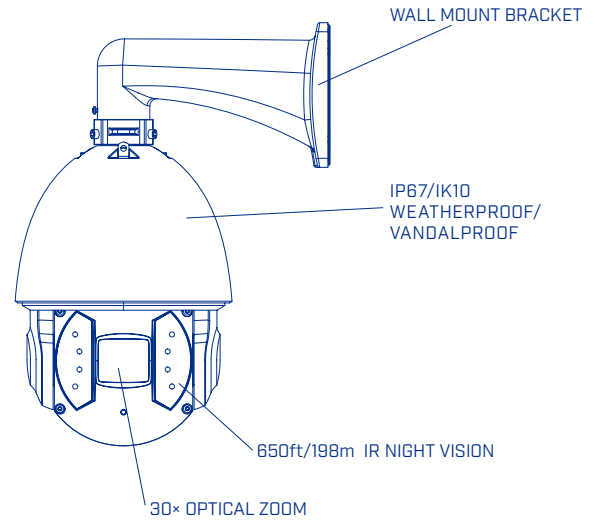

BUILT TO PERFORM

Robust for installation in any outdoor conditions

- IP67 weatherproof & IK10 vandalproof rated housing
- ArcticPro technology for harsh climates (minimum operating temperature -40°F / -40°C)
- High PoE power option

Specifications

Network	
Protocols	IPv4/IPv6, HTTP, HTTPS, SSL, TCP/IP, UDP, UPnP, ICMP, IGMP, SNMP, RTSP, RTP, SMTP, NTP, DHCP, DNS, PPPOE, DDNS, FTP, IP Filter, QoS, Bonjour, 802.1x
ONVIF Conformance	Profile S/G
RTSP Video	Standard RFC2326, Support QuickTime/VLC
Users	20 Users
Mechanical	
Material	Aluminum Alloy
Product Dimensions – Camera Only (Dia x H)	9.45" x 15.1" 240 x 382mm
Product Weight (excluding wall mount)	13.3lbs / 6.0kg
Product Weight (including wall mount)	15.1lbs / 6.9kg
Electrical	
Network Port	RJ45 10/100 Base-T
Analog Video Out (service only)	Yes, BNC Type
Power Input	24V AC ± 25%
Power over Ethernet Type	High PoE (60W Max.)
Power Consumption (maximum)	24W (IR OFF) / 38W (IR ON)
Current Consumption (maximum)	1.0A (IR OFF) / 1.6A (IR ON)
Additional Features	
Edge Storage	Yes, adjustable
Defog	No
Built-in Heater	Yes, 1 Input / 1 Output
Audio I/O	G.711a / G.711u
Audio Encoding	7 Inputs / 2 Outputs
Alarm I/O	Yes, adjustable
RS485	Yes
Environmental	
Storage Temperature	-22° ~ 140°F / -30° ~ 60°C
Storage Humidity	< 90% RH
Operating Temperature	-40° ~ 158°F / -40° ~ 70°C
Operating Humidity	< 90% RH
Cold Start Temperature	-31°F / -35°C
Ingress Protection	IP67 Rated
Vandal Resistance	IK10 Rated
Certifications	
Certifications	FCC, CE