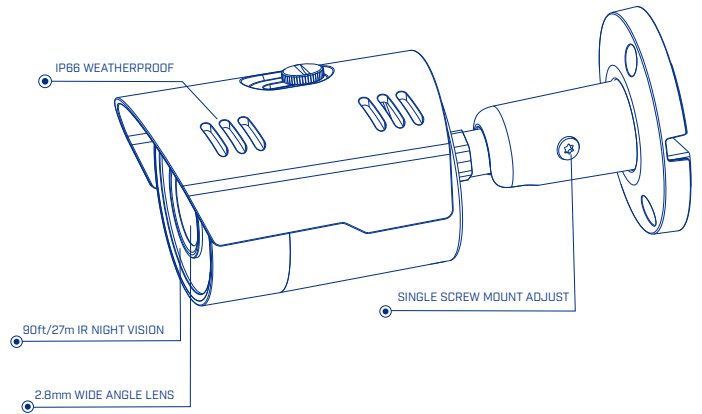

Camera	P143B4	P143E4
Image Sensor	1/3" 4MP	
Effective Pixels	H: 2688 × V: 1520	
Imager Type	CMOS	
Image Readout	Progressive Scan	
Day/Night	Auto (ICR) / Color / B/W	
Day/Night Delay Adjustment	Yes	
Mechanical IR Filter	Yes	
Min. Illumination	0.38 lux @ F2.0 (Color), F2.0 lux @ F1.8 (B/W)	
S/N Ratio	46dB (AGC OFF)	
Horizontal Field of View	90°	
IR Illumination Range	90ft / 27m	82ft / 25m
IR Wavelength	850nm	
IR ON/OFF Control	Yes	
Video Output	IP	
Electronic Shutter Range	1/3 (1/4) ~ 1/100,000 seconds	
Optical		
Lens Type	Fixed Lens	
Lens Mount	Board Type	
Iris Type	AES	
Focal Length	2.8mm	
F-Number	F2.0	
Focus	Fixed	
Video		
Video Compression	H.265 / H.264 / MJPEG	
Video Streams	H.265 / H.264 / MJPEG Triple Stream	
Resolution Selection (Mainstream)	4MP(2688 × 1520) / 3.7MP(2560×1440) / 3MP(2304×1296) / 1080P(1920×1080) / SXGA (1280×1024) / 1.3MP(1280×960) / 720P(1280×720)	
Aspect Ratio	16 : 9 (excl. 1.3MP @ 4:3)	
Frame Rates (MAX)	4MP @ up to 20fps / 3MP/1080p/720p @ 25/30fps	
Bit Rate Control	CBR / VBR (with cap)	
Bit Rate Selection (Mainstream)	H.264 – 2,304Kbps ~ 10,240Kbps H.265 – 768Kbps ~ 7,680Kbps / Custom	
Quality Setting Range (Default)	1-6 (6)	
Region of Interest	Yes (4)	
Wide Dynamic Range	True WDR, User selectable	
Dynamic Range	Up to 100dB	
Backlight Compensation	BLC / HLC	
White Balance	Auto / Manual	
Gain Control	Auto / Manual	
Noise Reduction	3D-DNR	
Smart IR	Yes, User Adjustable	
Image Stabilization	No	
Digital Zoom	Up to 10x	
Tamper Protection	Yes	
Adaptive Lens Correction (ALC)	No	
Video Mirroring / Rotation	Horizontal Mirror / 90° / 180° / 270° / Hallway Mode	
Video Overlay	Time / Date / Channel / Title / Custom	
Window Blanking (Privacy)	Up to 4 Areas	
Menu Languages	English