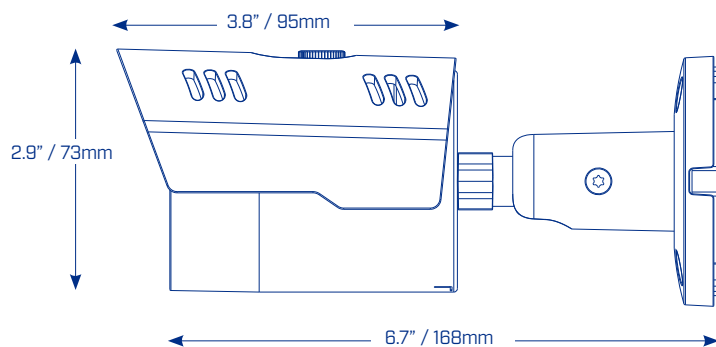

Specifications

Network		P143B4	P143E4
Protocols	IPv4/IPv6, HTTP, TCP/IP, ARP, UDP, UPnP, RTSP, RTP, SMTP, NTP, DHCP, DNS, DDNS, FTP, QoS		
ONVIF Conformance	Profile S		
RTSP Video	Standard RFC2326, Support QuickTime/VLC Player. User Security Authentication (Enabled/Disabled)		
Unicast Users	Up to 20		
Multicast Users	Up to 20		
Mechanical			
Construction	Aluminum Alloy		
Product Dimensions (W x D x H) / (Dia x H)	2.9 x 6.7 x 2.9" 73 x 168 x 73mm	3.8 x 2.9" 95 x 73mm	
Product Weight	0.42kg / 0.85lbs	0.30kg / 0.65lbs	
Electrical			
Network Port	RJ45, 10/100 Base-T		
Power Input	12V DC		
Power over Ethernet (PoE) Type	PoE (802.3af)		
Power Consumption (max.)	3.2W	2.8W	
Current Consumption (max.)	265mA	230mA	
Additional Features			
Edge Storage	N/A		
Built-in Heater	N/A		
Audio I/O	N/A		
Audio Encoding	N/A		
Alarm I/O	N/A		
Environmental			
Storage Temperature	-40° ~ 140°F / -40° ~ 60°C		
Storage Humidity	>95% RH		
Operating Temperature	-22° ~ 140°F / -30° ~ 60°C		
Operating Humidity	>95% RH		
Cold Start Temperature	-22°F / -30°C		
Ingress Protection	IP66		
Certifications			
Certifications	CE / FCC		

2.9" / 73mm

3.8" / 95mm