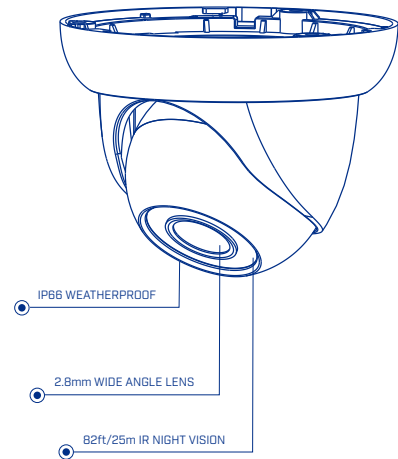

Camera	P143B4	P143E4
Image Sensor	1/3" 4MP	
Effective Pixels	H: 2688 × V: 1520	
Imager Type	CMOS	
Image Readout	Progressive Scan	
Day/Night	Auto (ICR) / Color / B/W	
Day/Night Delay Adjustment	Yes	
Mechanical IR Filter	Yes	
Min. Illumination	0.38 lux @ F2.0 (Color), F2.0 lux @ F1.8 (B/W)	
S/N Ratio	46dB (AGC OFF)	
Horizontal Field of View	90°	
IR Illumination Range	90ft / 27m	82ft / 25m
IR Wavelength	850nm	
IR ON/OFF Control	Yes	
Video Output	IP	
Electronic Shutter Range	1/3 (1/4) ~ 1/100,000 seconds	
Optical		
Lens Type	Fixed Lens	
Lens Mount	Board Type	
Iris Type	AES	
Focal Length	2.8mm	
F-Number	F2.0	
Focus	Fixed	
Video		
Video Compression	H.265 / H.264 / MJPEG	
Video Streams	H.265 / H.264 / MJPEG Triple Stream	
Resolution Selection (Mainstream)	4MP(2688 × 1520) / 3.7MP(2560×1440) / 3MP(2304×1296) / 1080P(1920×1080) / SXGA (1280×1024) / 1.3MP(1280×960) / 720P(1280×720)	
Aspect Ratio	16 : 9 (excl. 1.3MP @ 4:3)	
Frame Rates (MAX)	4MP @ up to 20fps / 3MP/1080p/720p @ 25/30fps	
Bit Rate Control	CBR / VBR (with cap)	
Bit Rate Selection (Mainstream)	H.264 – 2,304Kbps ~ 10,240Kbps H.265 – 768Kbps ~ 7,680Kbps / Custom	
Quality Setting Range (Default)	1-6 (6)	
Region of Interest	Yes (4)	
Wide Dynamic Range	True WDR, User selectable	
Dynamic Range	Up to 100dB	
Backlight Compensation	BLC / HLC	
White Balance	Auto / Manual	
Gain Control	Auto / Manual	
Noise Reduction	3D-DNR	
Smart IR	Yes, User Adjustable	
Image Stabilization	No	
Digital Zoom	Up to 10x	
Tamper Protection	Yes	
Adaptive Lens Correction (ALC)	No	
Video Mirroring / Rotation	Horizontal Mirror / 90° / 180° / 270° / Hallway Mode	
Video Overlay	Time / Date / Channel / Title / Custom	
Window Blanking (Privacy)	Up to 4 Areas	
Menu Languages	English