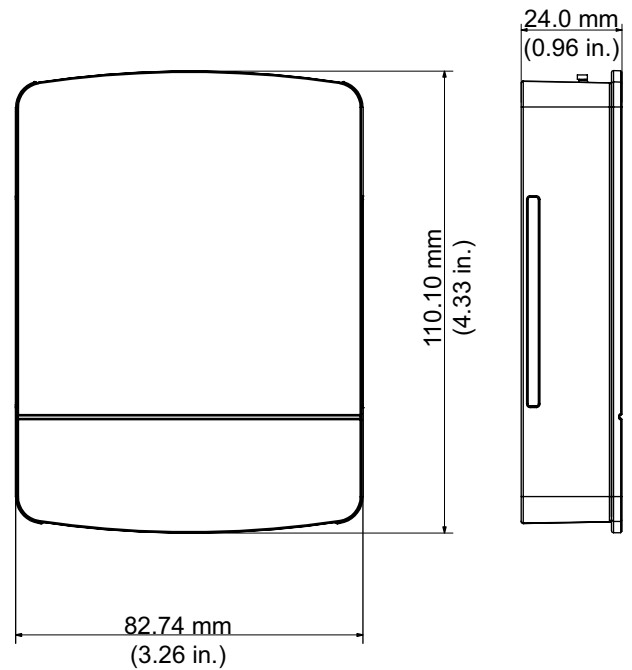

Construction

Casing	Metal
Dimensions	110.10 mm x 82.74 mm x 24.0 mm (4.33 in. x 3.26 in. x 0.95 in.)
Net Weight	0.21 kg (0.46 lb)
Gross Weight	0.30 kg (0.66 lb)

Intelligence

IVS triggers an alarm and takes a defined action for the following events:

Dimensions (mm/inch)

Rear Panel