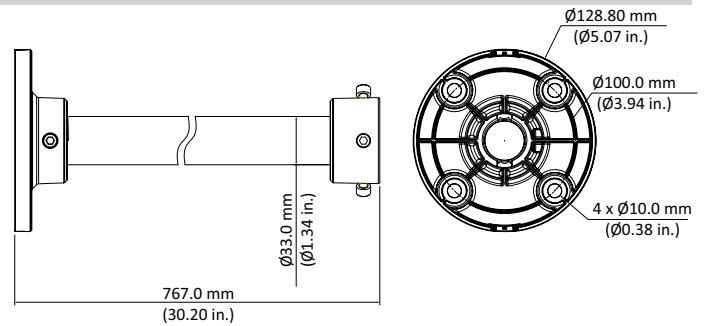

Ceiling Mount Bracket

For use with Mini PTZ, Mini Dome, and Eyeball Cameras

- Aluminum Construction
- 2.0 kg (4.41 lb) Load Bearing Capacity
- Reliable and Aesthetic Design

Technical Specifications

Material	Aluminum
Dimensions	Ø128.80 mm x 767.0 mm (Ø5.07 in. x 30.20 in.)
Weight	0.90 kg (1.98 lb)
Color	White
Load Bearing Capacity	2.0 kg (4.41 lb)
Operating Temperature	-40 °C to 60 °C (-40 °F to 140 °F)
Humidity	0% to 90% RH
Applicable Models	Compatible Mount: • PFA107 Mount Adapter

Ordering Information

Type	Part Number	Description
Ceiling Mount	PFB220C	Ceiling Mount Bracket

Dimensions (mm/in.)

Application