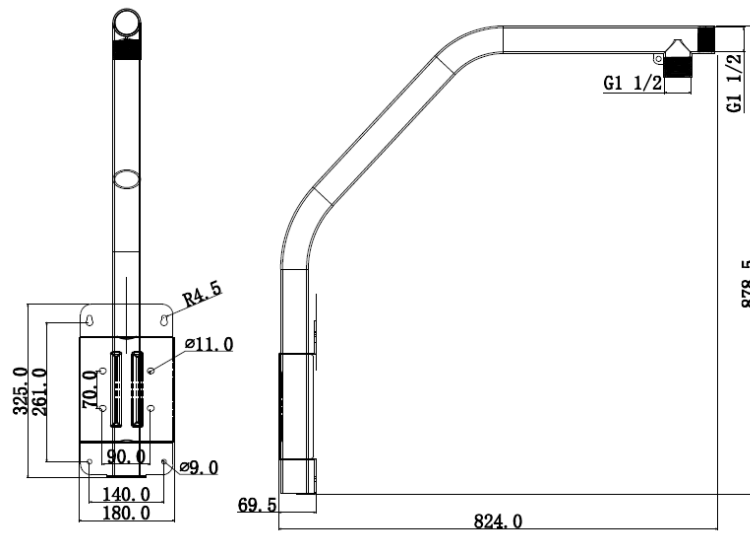

### Specifications

<b>Model</b>	<b>PFB303S</b>
<b>General</b>	
Material	Aluminum & SUS 430
Dimension (L x W x H)	878.5mm x 824.0mm x 180.0mm
Operating Temperature	-40°C~60°C
Humidity	0~90% RH
Load Bearing	7.0Kg
Weight	4.3Kg
Color	White
Applicable Model	Please see "Accessory Selection"

## Dimensions (mm)