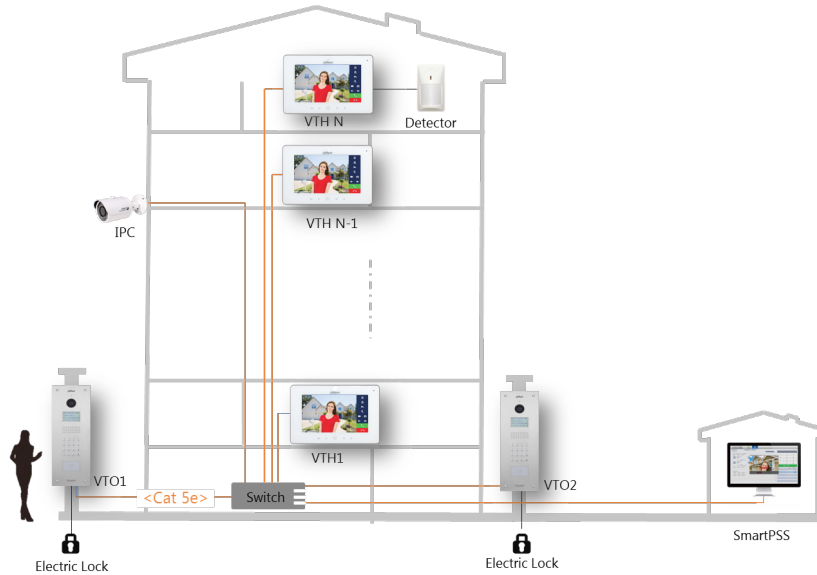

WiFi Color Indoor Monitor

7-inch Touch Screen

- 7-inch Capacitive Touch Screen, 1024 x 600 Resolution
- Simplified Connection and Setup
- Alarm Integration and Group Call
- Two-door Control
- Micro SD Card Slot, maximum 32 GB
- Record and Snapshot Functions (requires SD card)
- WiFi-enabled and PoE Power Supply
- Surface-mounted

Electrical

Power	12 VDC or PoE (802.3af) Requires a separate 12 VDC power supply, or power via a PoE switch.
Power Consumption	Standby: ≤ 1 W Operation: ≤ 7 W

Environmental

Operating Temperature	-10° C to +55° C (14° F to +131° F)
Operating Humidity	10% to 90%, Relative

Construction

Dimensions	215.0 mm x 140.0 mm x 21.0 mm (8.46 in. x 5.51 in. x 0.83 in.)
Net Weight	0.80 kg (1.76 lb)
Installation	Surface-mount

Ordering Information

Type	Part Number	Description
WiFi Monitor	DHI-VTH5221DW	7-in. Capacitive Touchscreen Color Wifi Monitor, White Bezel
	DHI-VTH5221D	7-in. Capacitive Touchscreen Color Wifi Monitor, Black Bezel

Dimensions (mm/in.)

Applications

IP - Apartment Solution

WiFi - Home Solution