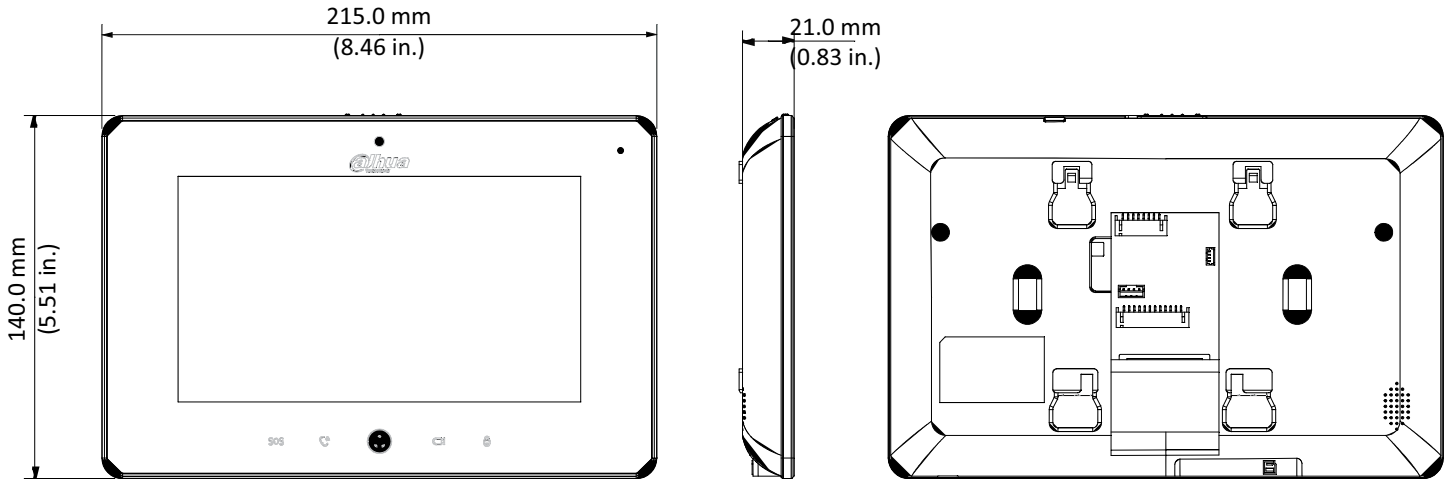

Technical Specification

System

Main Processor	Embedded Micro Processor
Operating System	Embedded Linux

Display

Viewing Area	7-in. LCD, Capacitive
Resolution	1024 x 600
Input	Touchscreen Display

Interface

Audio	Input: Omnidirectional Microphone Output: Built-in Speaker Two-way Talk
Audio Compression	G.711
Alarm	Input: Six (6) Channels Output: One (1) Channel
RS485	One (1) Port
Memory	Micro SD Slot, 32 GB maximum

Electrical

Power	12 VDC or PoE (802.3af) Requires a separate 12 VDC power supply, or power via a PoE switch.
Power Consumption	Standby: ≤ 1 W Operation: ≤ 7 W

Environmental

Operating Temperature	-10° C to +55° C (14° F to +131° F)
Operating Humidity	10% to 90%, Relative

Construction

Dimensions	215.0 mm x 140.0 mm x 21.0 mm (8.46 in. x 5.51 in. x 0.83 in.)
Net Weight	0.80 kg (1.76 lb)
Installation	Surface-mount

Ordering Information

Type	Part Number	Description
WiFi Monitor	DHI-VTH5221DW	7-in. Capacitive Touchscreen Color Wifi Monitor, White Bezel
	DHI-VTH5221D	7-in. Capacitive Touchscreen Color Wifi Monitor, Black Bezel

Dimensions (mm/in.)

Applications

IP - Apartment Solution

WiFi - Home Solution