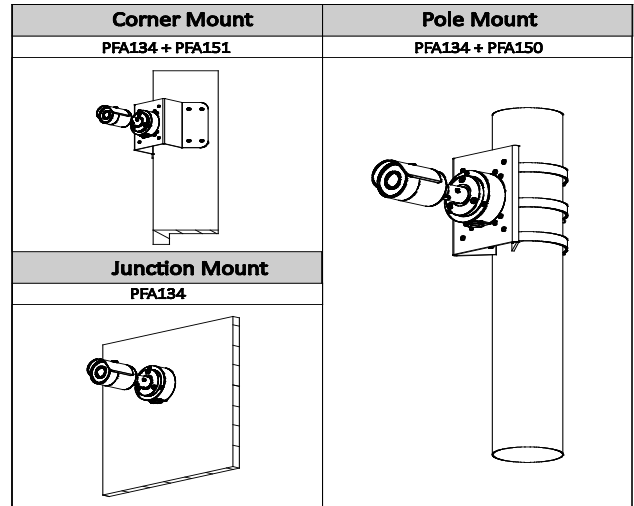

## Construction

<b>Casing</b>	Metal
<b>Dimensions</b>	Φ 70.0 mm × 164.70 mm (2.76 in. x 6.48 in.)
<b>Net Weight</b>	0.40 kg (0.88 lb)
<b>Gross Weight</b>	0.49 kg (1.08 lb)

## Accessories

Optional:

PFA134  
Junction Box

PFA150  
Pole Mount

PFA151  
Corner Mount

## Ordering Information

Type	Part Number	Description
3 MP Camera	DH-IPC-HFW13A0SN-W	3MP, 2.8mm, Manual Lens, True D/N, DWDR, IP67, IR: up to 30m (98ft), DC12V, Wi-Fi
	DH-IPC-HFW13A0SN -W	3MP, 3.6mm, Manual Lens, True D/N, DWDR, IP67, IR: up to 30m (98ft), DC12V, Wi-Fi
Accessories, Optional	PFA134	Junction Box
	PFA150	Pole Mount Bracket
	PFA151	Corner Mount
	PFA152	Pole Mount Bracket
	PFM321	12 V, 1 A Power Adapter

## Dimensions (mm/inch)