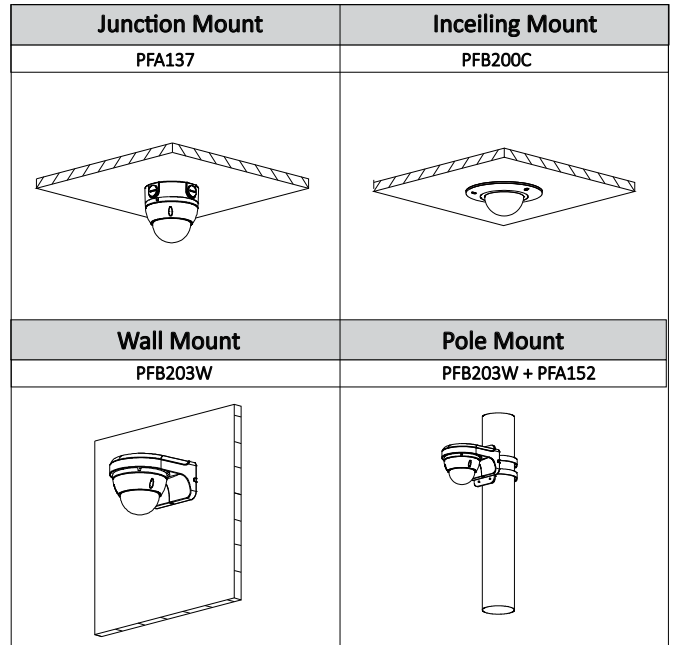

Construction

|              |                            |
|--------------|----------------------------|
| Casing       | Metal                      |
| Dimensions   | φ122mm×88.9mm(4.80"x3.50") |
| Net Weight   | 0.4Kg (0.88lb)             |
| Gross Weight | 0.54Kg(1.19lb)             |

Accessories

Optional:

Dimensions (mm/inch)